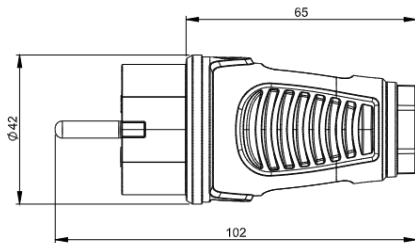

Plug IP54

Safety plug Series TAURUS²

- rubber version (housing TPE, contact carriers PA6) or
- solid rubber version (housing TPE, contact carriers TPE)
- Austrian/German system or dual earthing system
- color (housing/ring): black/red (standard)
- protection class: **IP54** splashproof

Austrian/German system

Version	Rubber	Solid rubber
contact carriers	Polyamide (PA6)	Rubber (TPE)
Austrian/German	0511-sr	0512-sr

pack. unit = 30 pcs. (minimum order quantity)

Dual earthing system

Version	Rubber	Solid rubber
contact carriers	Polyamide (PA6)	Rubber (TPE)
dual earthing system	0521-sr	0522-sr