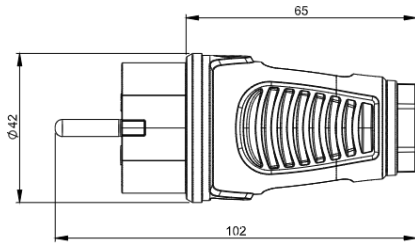

Plug IP54

Safety plug Series TAURUS²

- rubber version (housing TPE, contact carriers PA6) or
- solid rubber version (housing TPE, contact carriers TPE)
- Austrian/German system or dual earthing system
- color (housing/ring): black/red (standard)
- protection class: **IP54** splashproof

Austrian/German system

Version	Rubber	Solid rubber
contact carriers	Polyamide (PA6)	Rubber (TPE)
Austrian/German	0511-sr	0512-sr

pack. unit = 30 pcs. (minimum order quantity)

Dual earthing system

Version	Rubber	Solid rubber
contact carriers	Polyamide (PA6)	Rubber (TPE)
dual earthing system	0521-sr	0522-sr